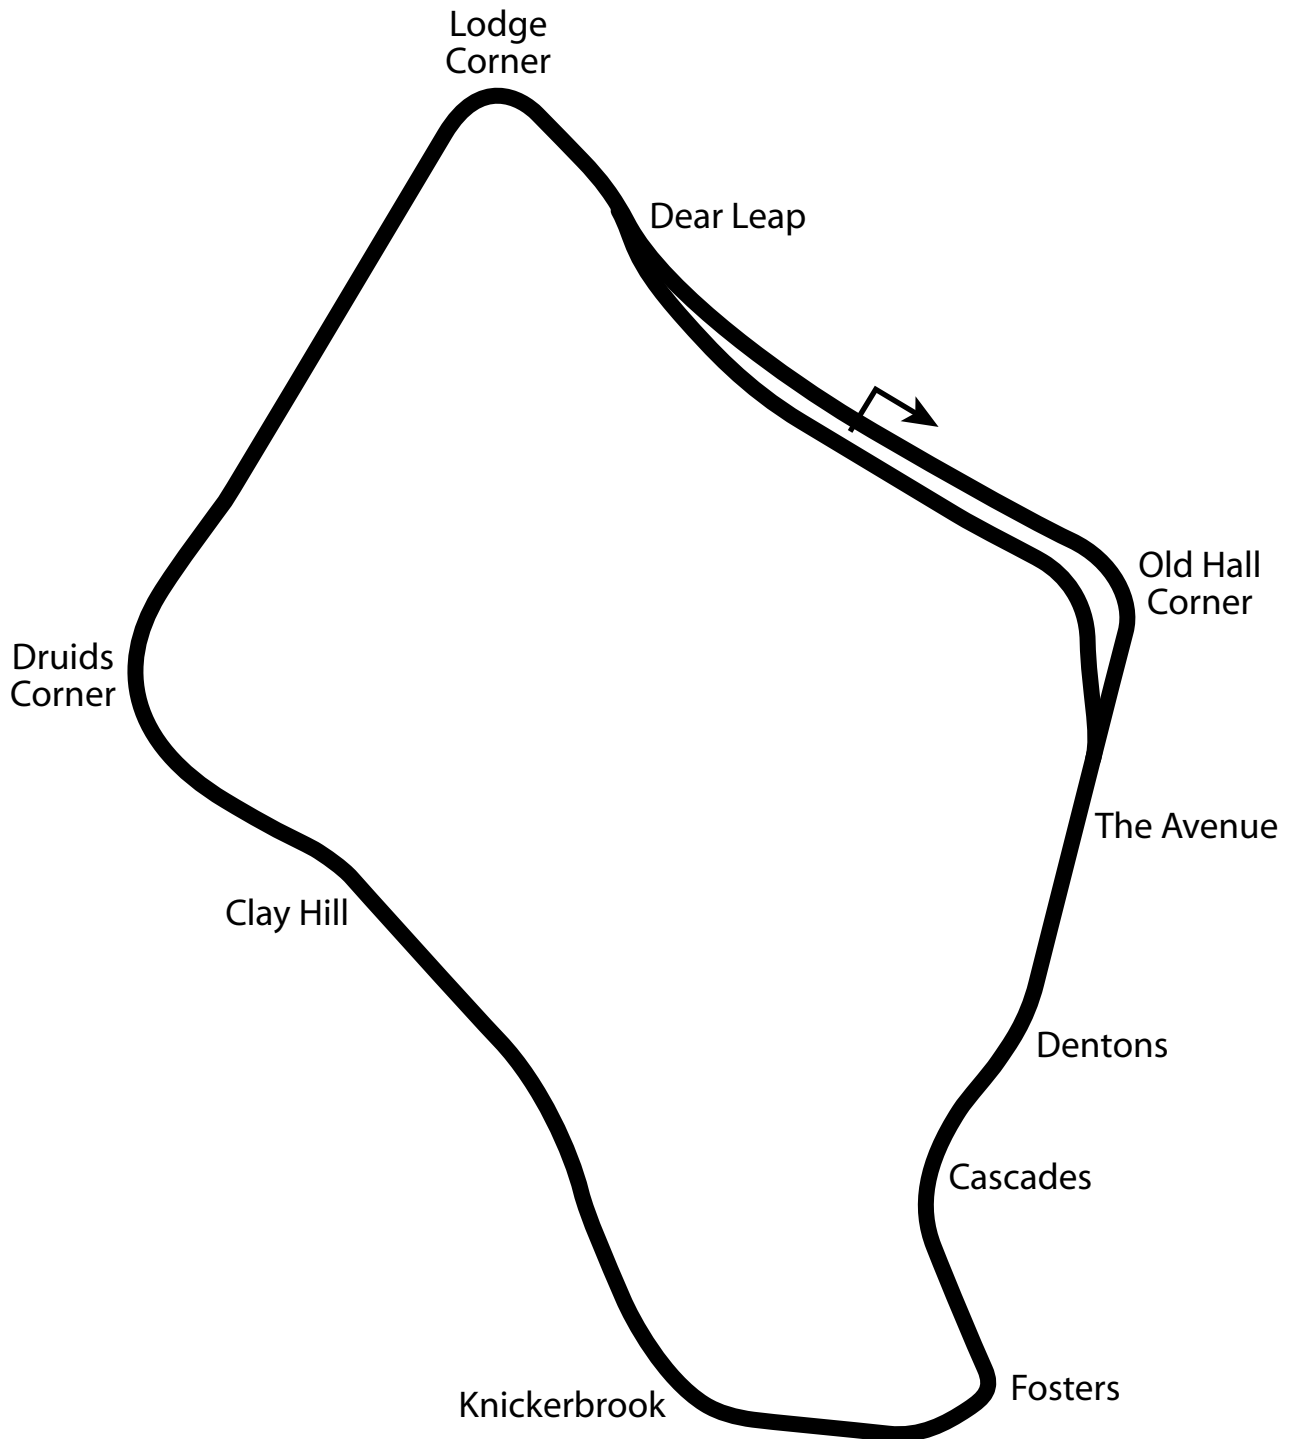

# Oulton Park Foster's Circuit

1.60 miles  
2.57 km  
7 turns

**fosters**