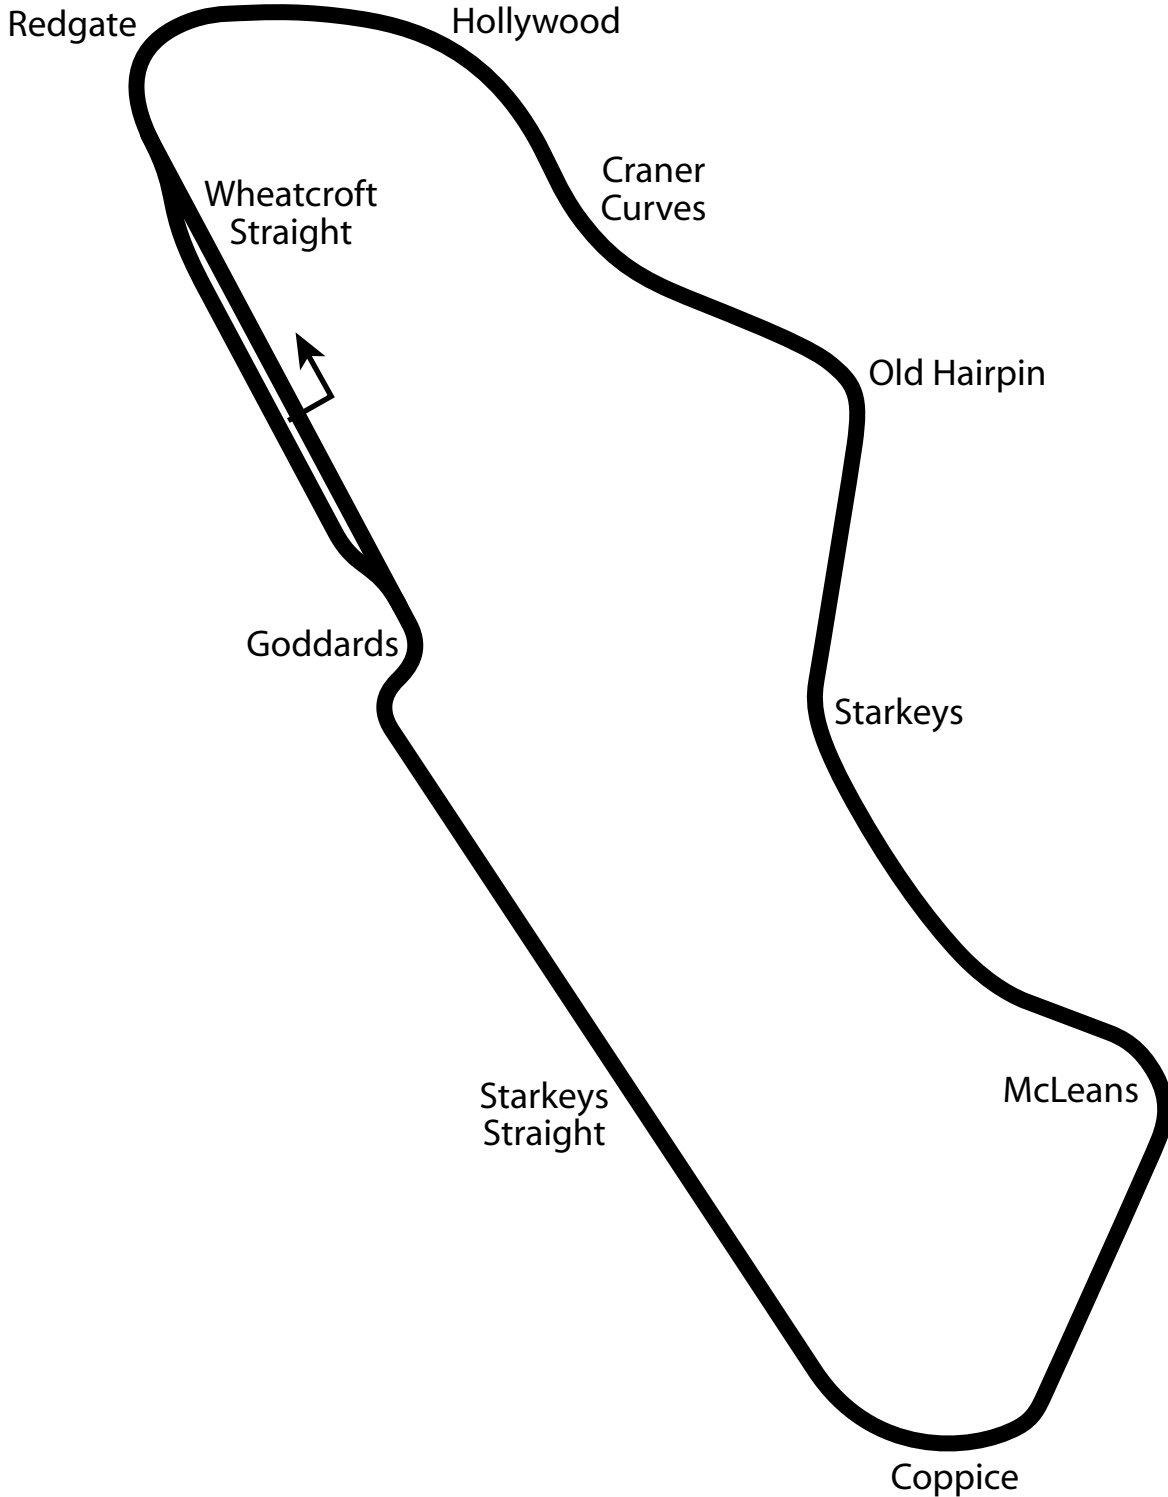

Donington Park

1.96 miles
3.15 km
9 turns

doningtn