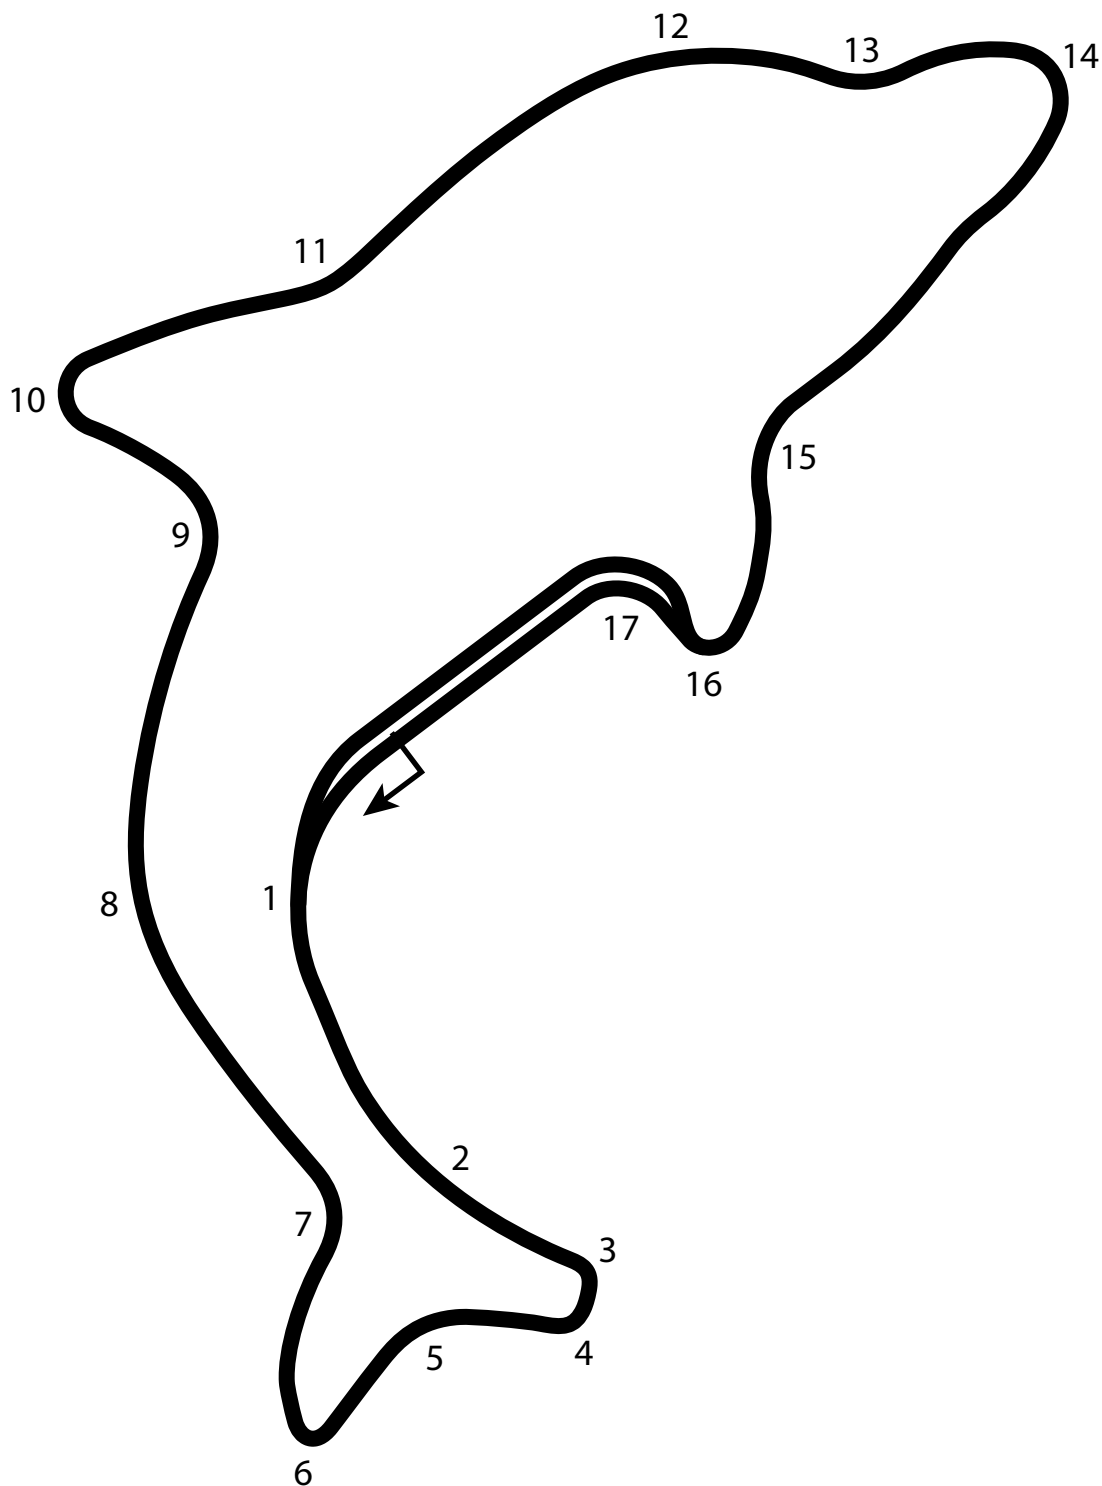

Dolphin Circuit

2.90 miles
4.66 km
17 turns

dolphin