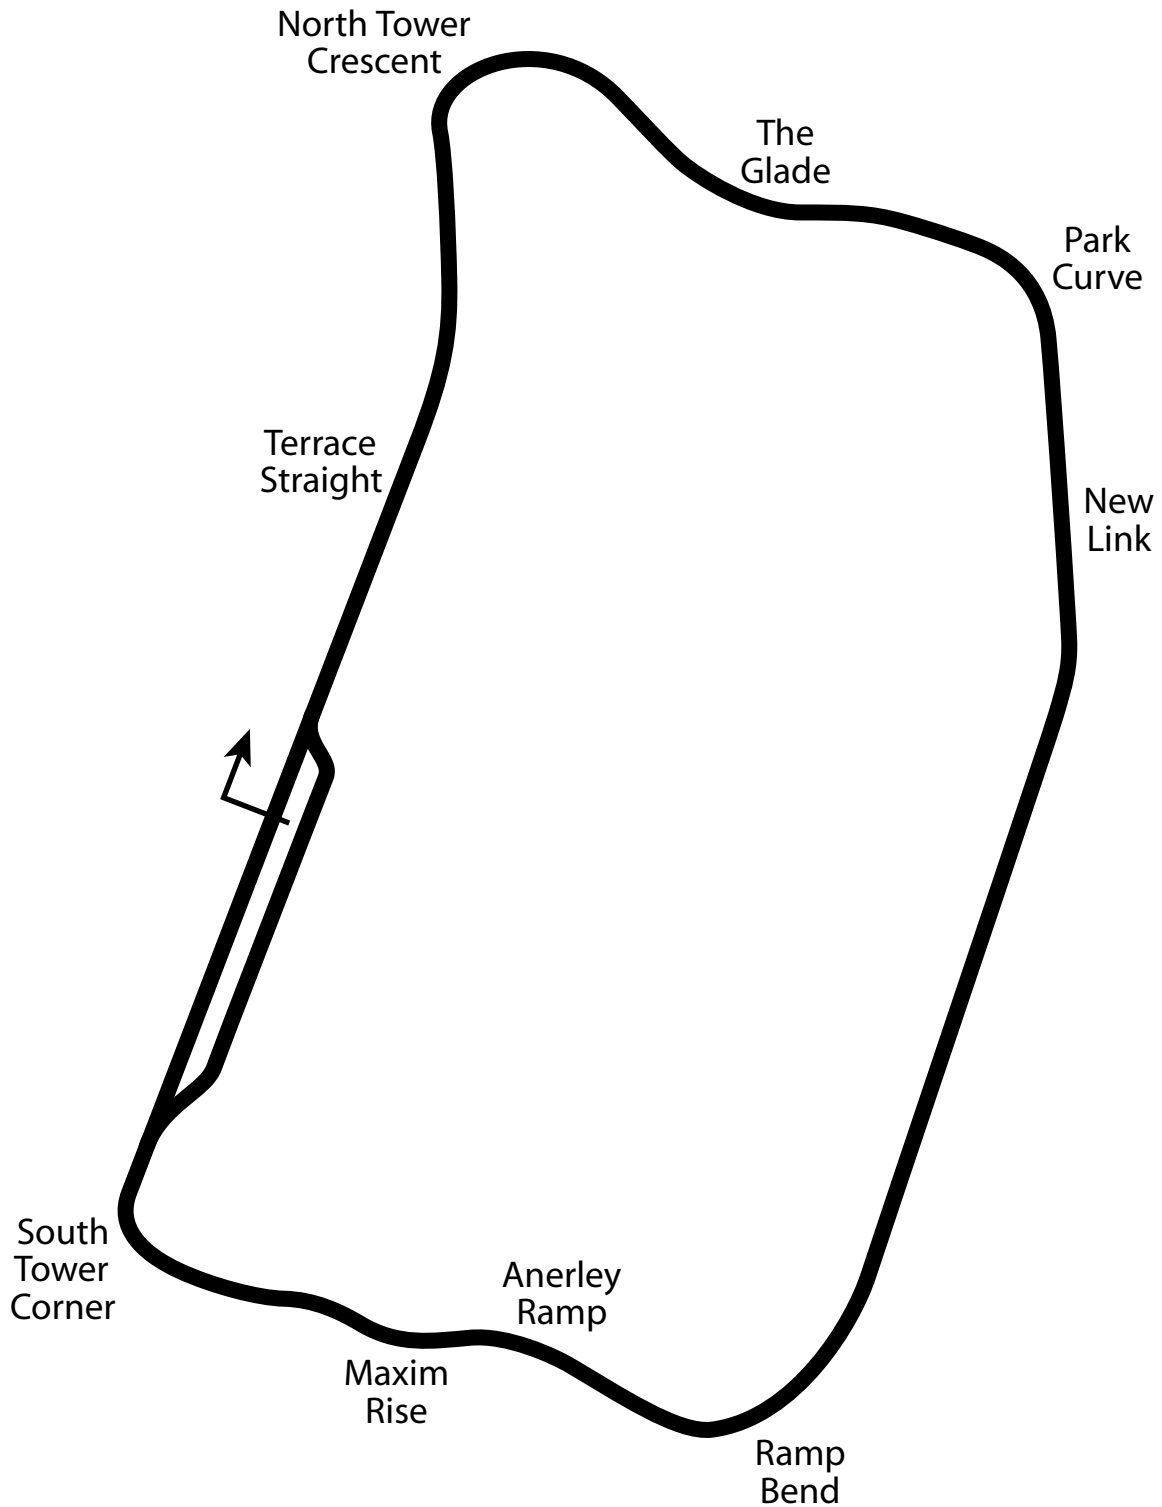

Crystal Palace

1.39 miles
2.24 km
11 turns

crystal