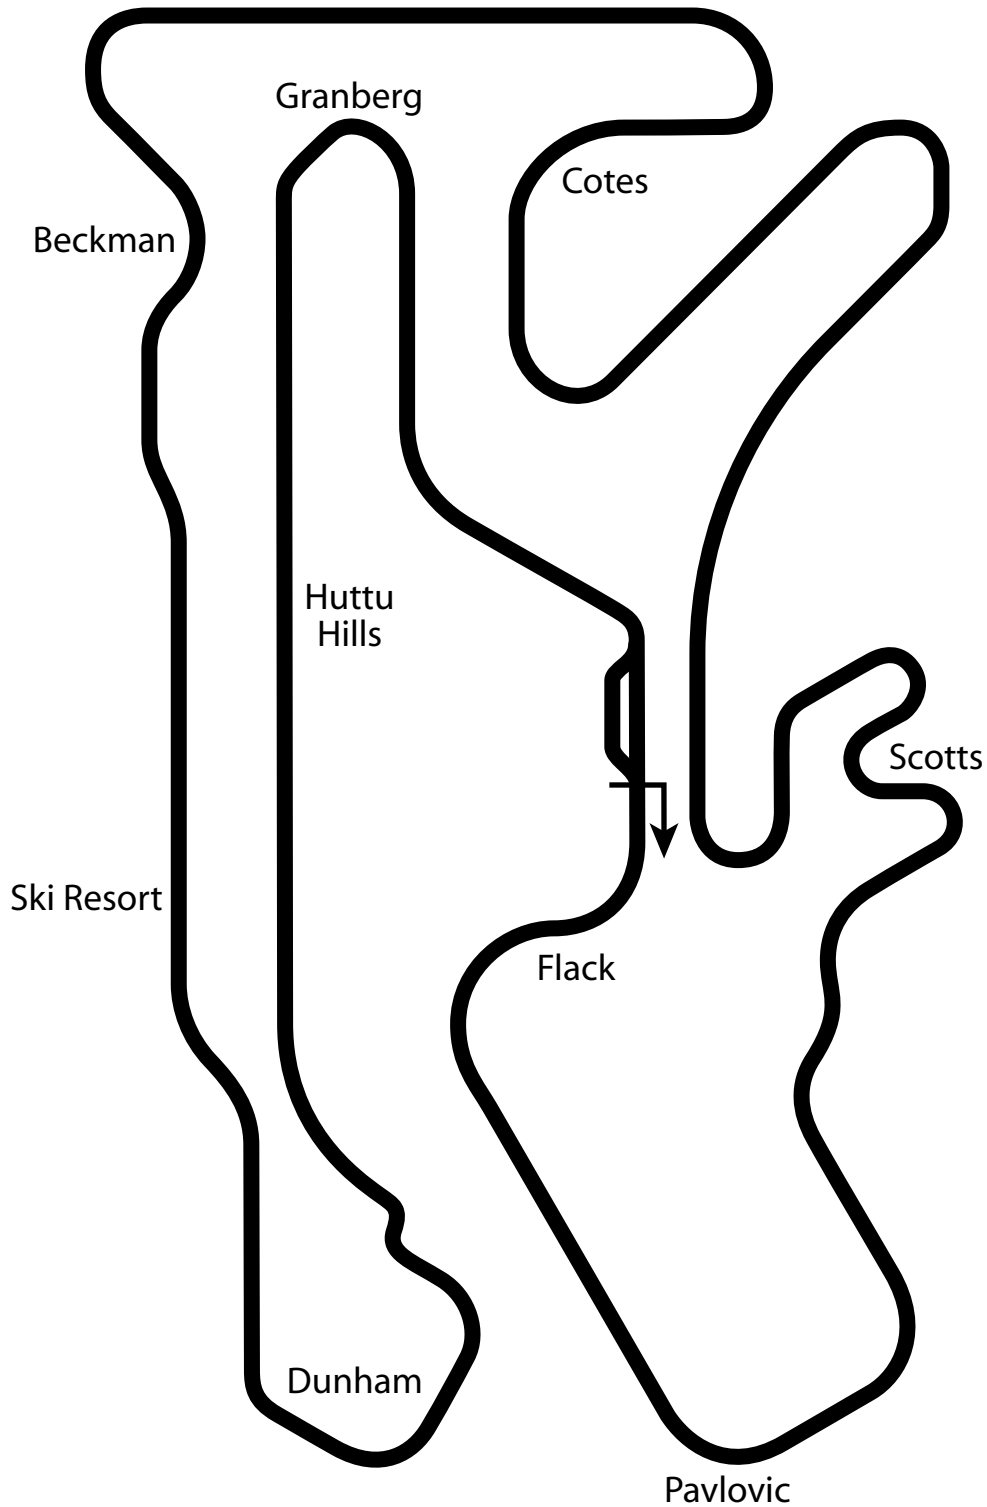

Glacier International

13.08 miles
21.05 km
35 turns

coldland