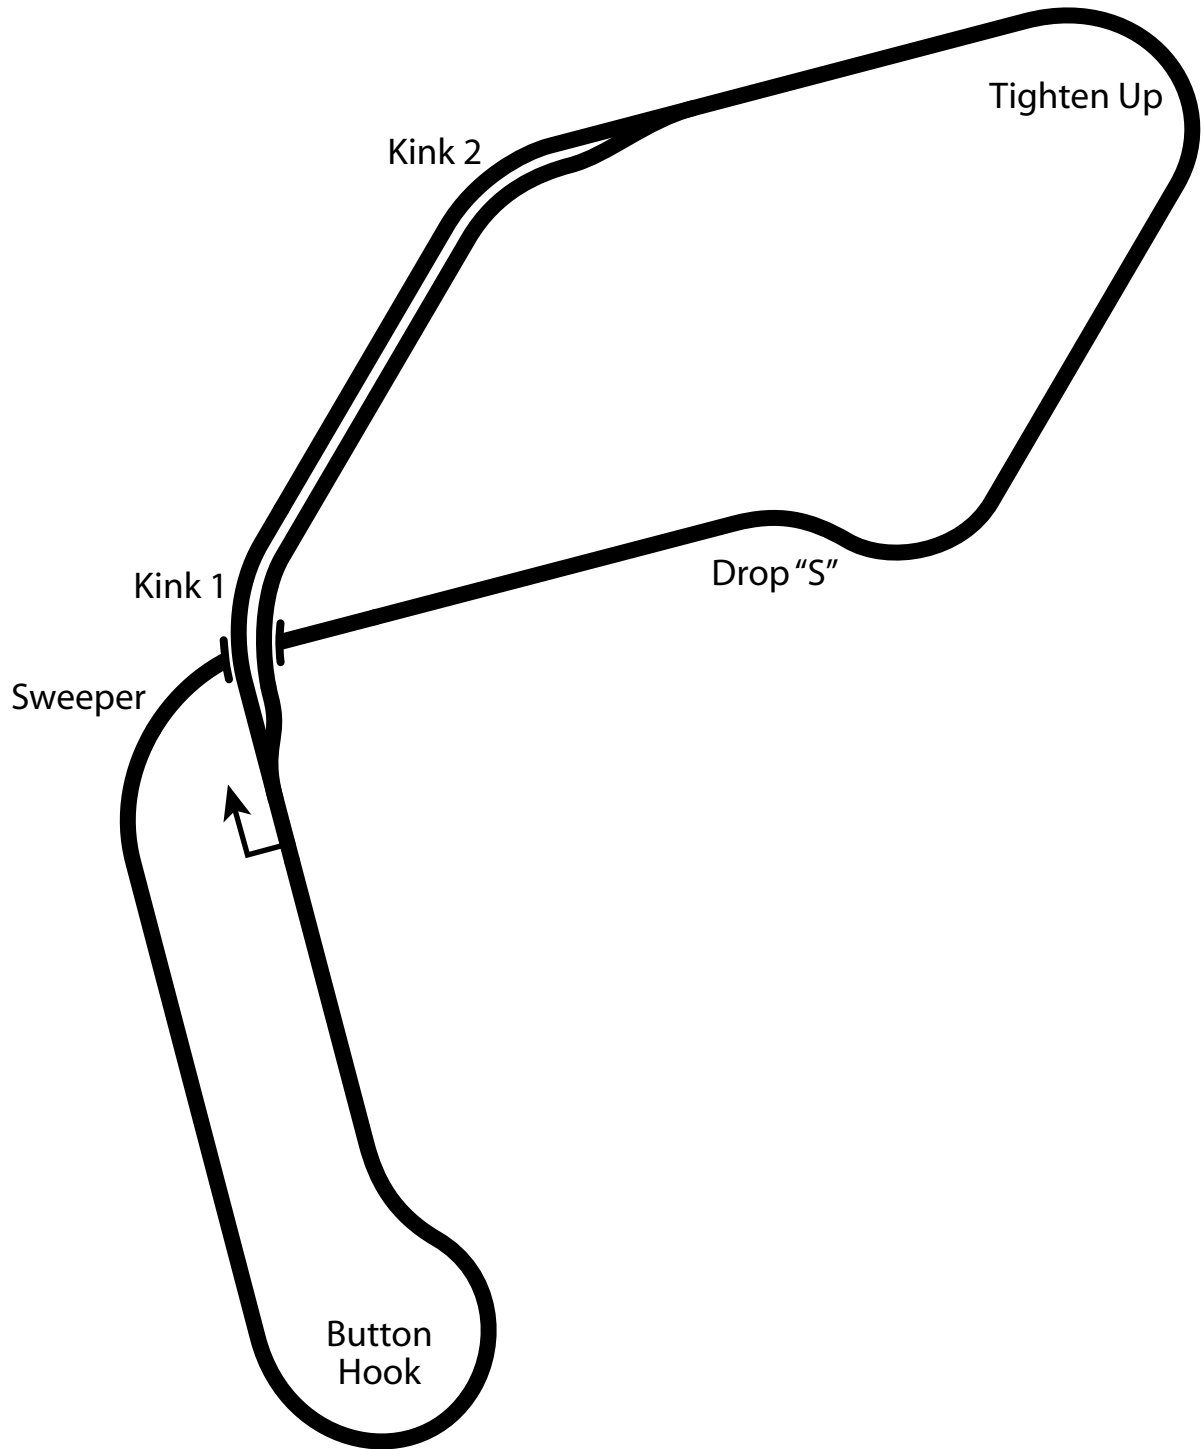

# Clermont County Raceway '67

2.25 miles  
3.61 km  
8 turns

**clrmntc7**