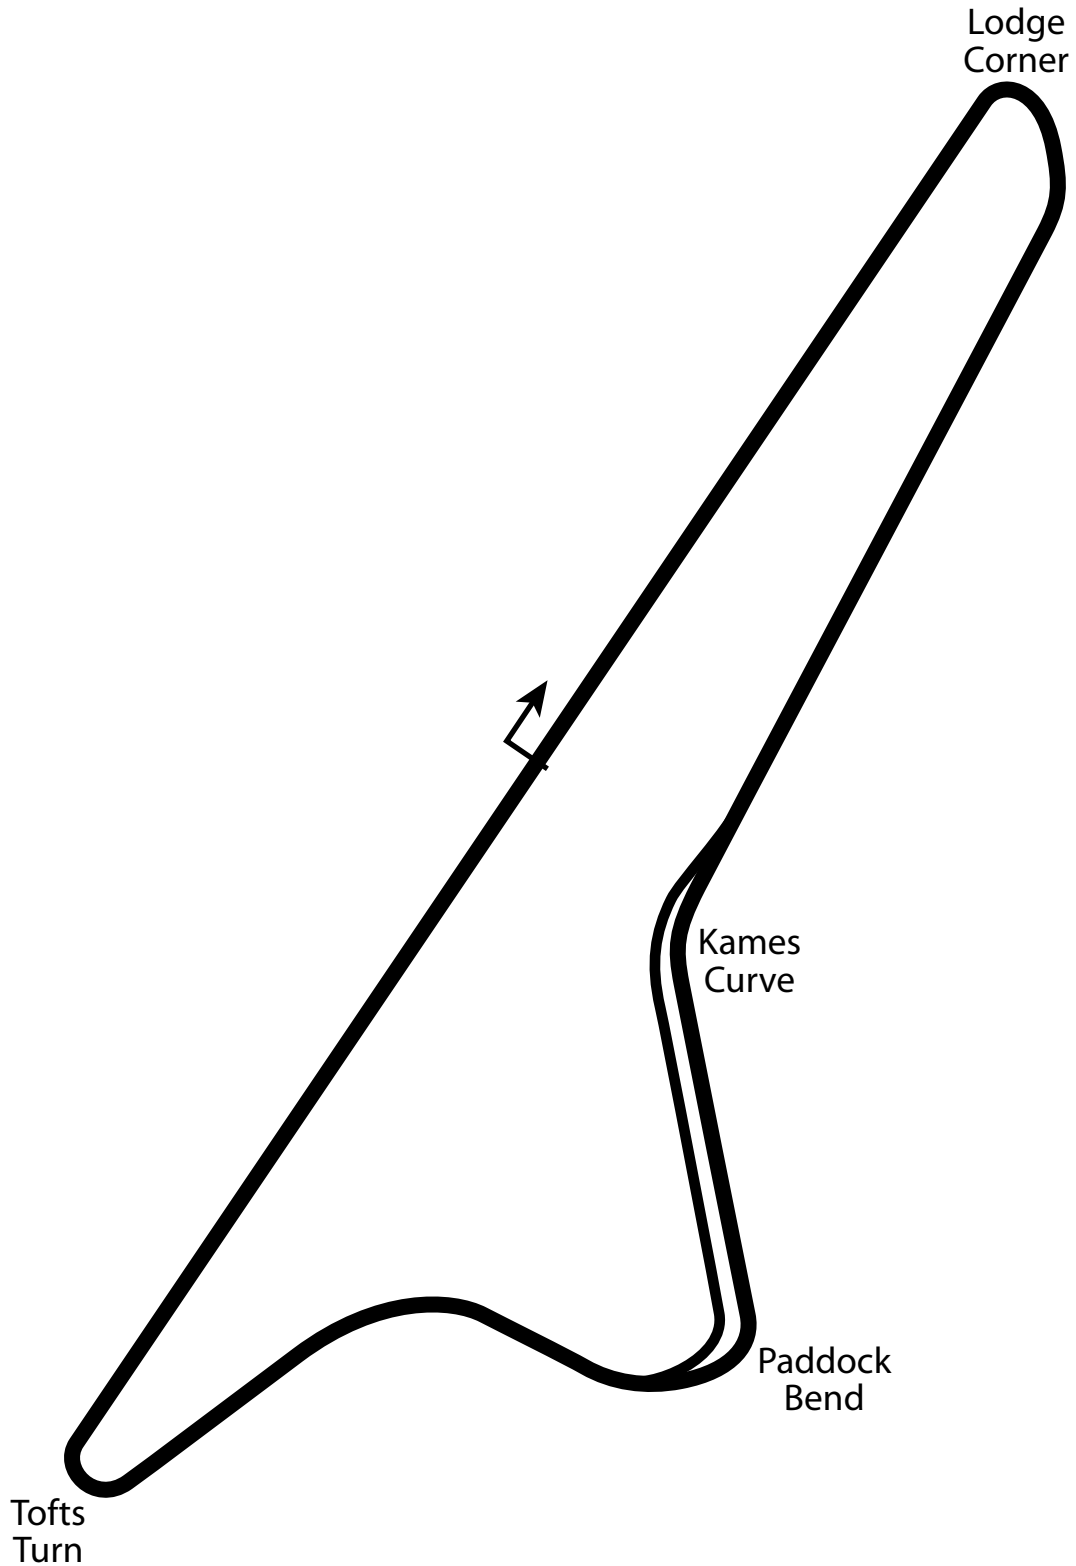

Charterhall Airfield

2.00 miles
3.22 km
5 turns

chart