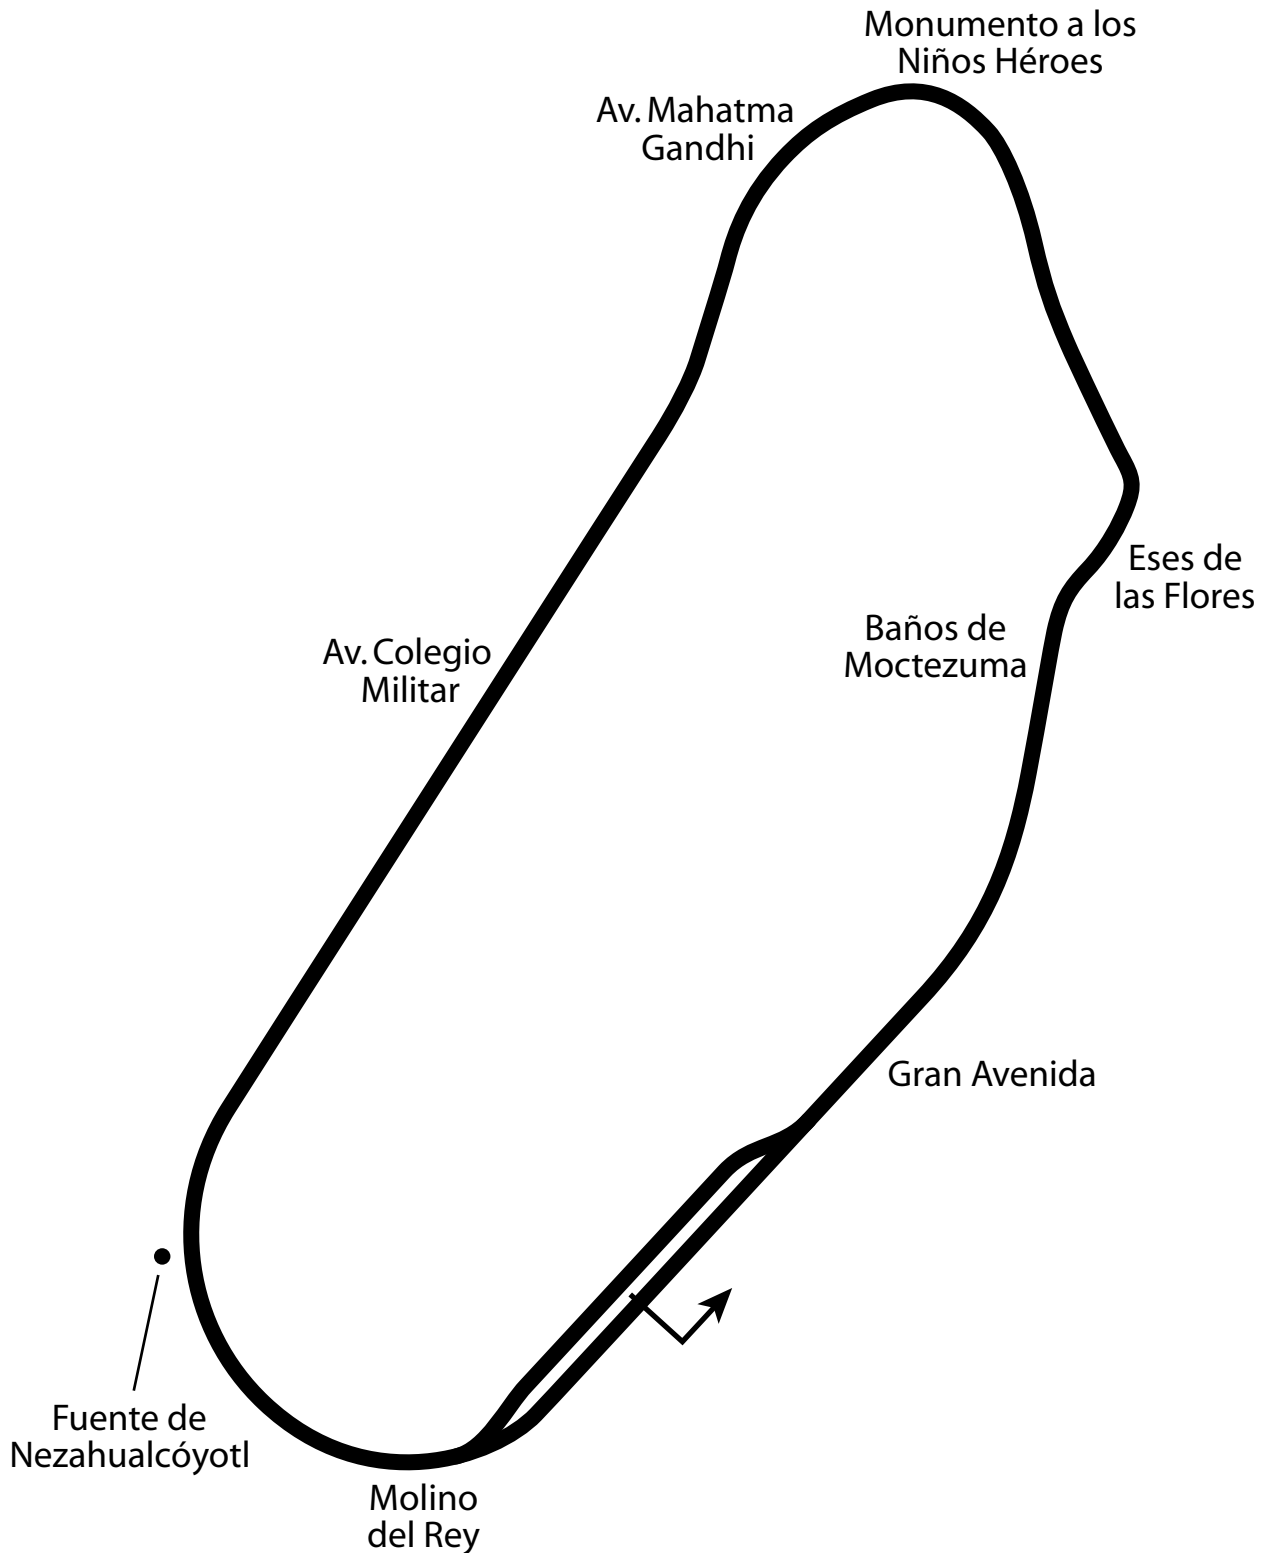

Chapultepec Park

1.89 miles
3.05 km
6 turns

chapul