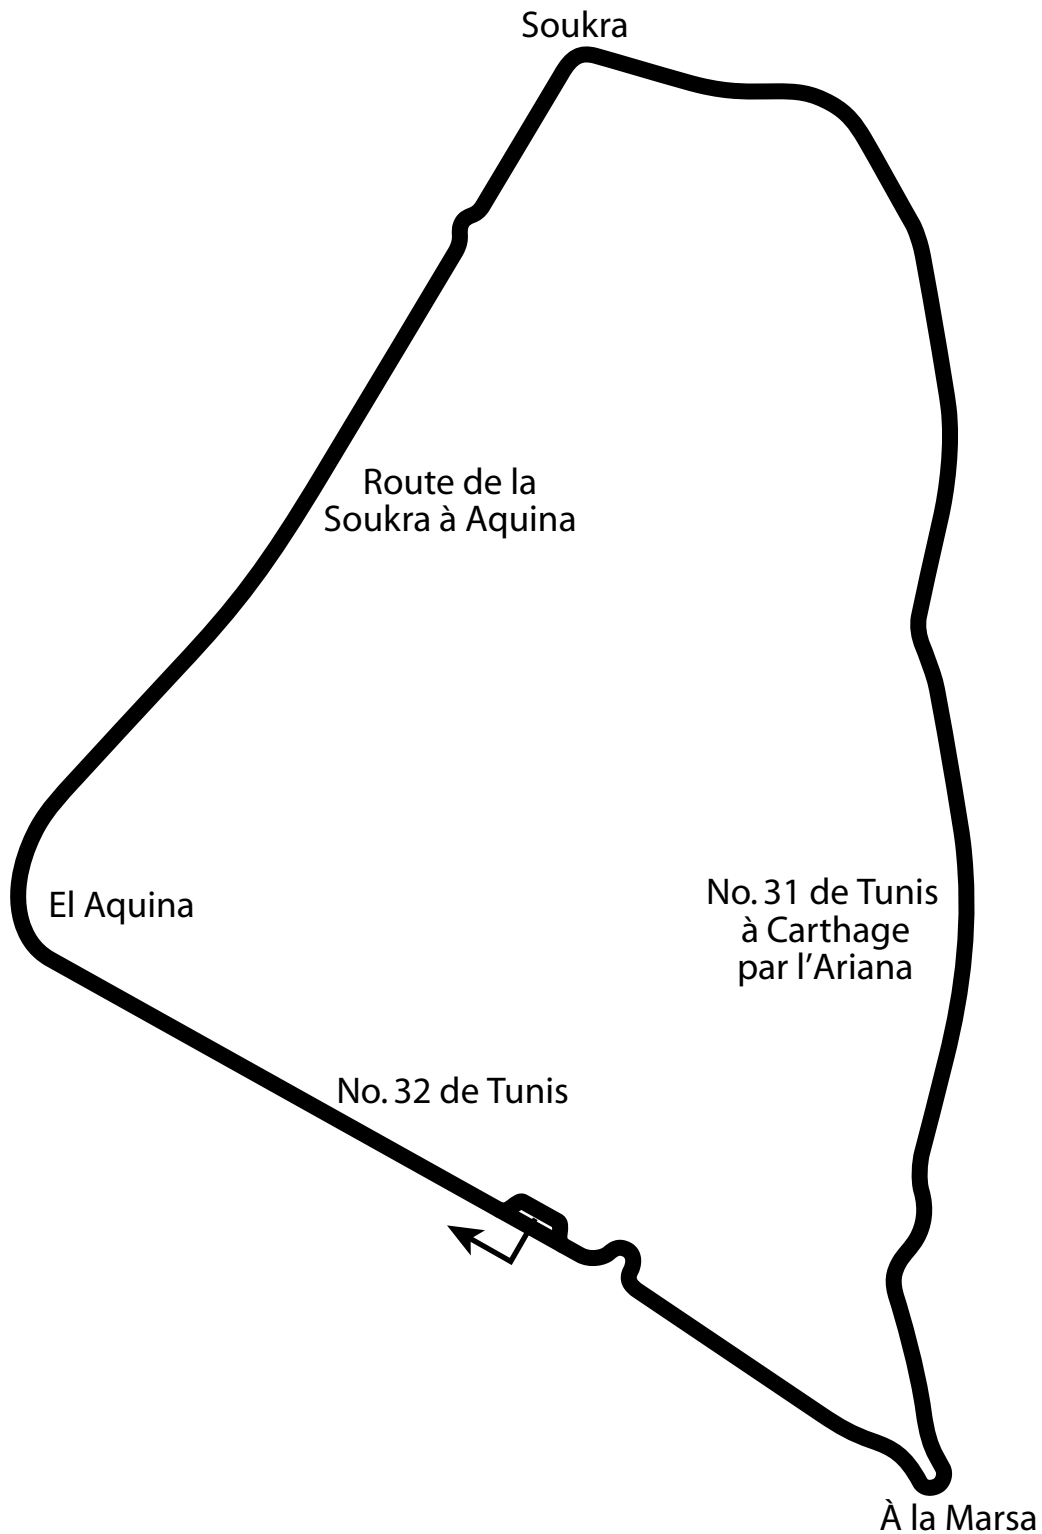

Carthage (1936)

7.89 miles
12.70 km
19 turns

carta36