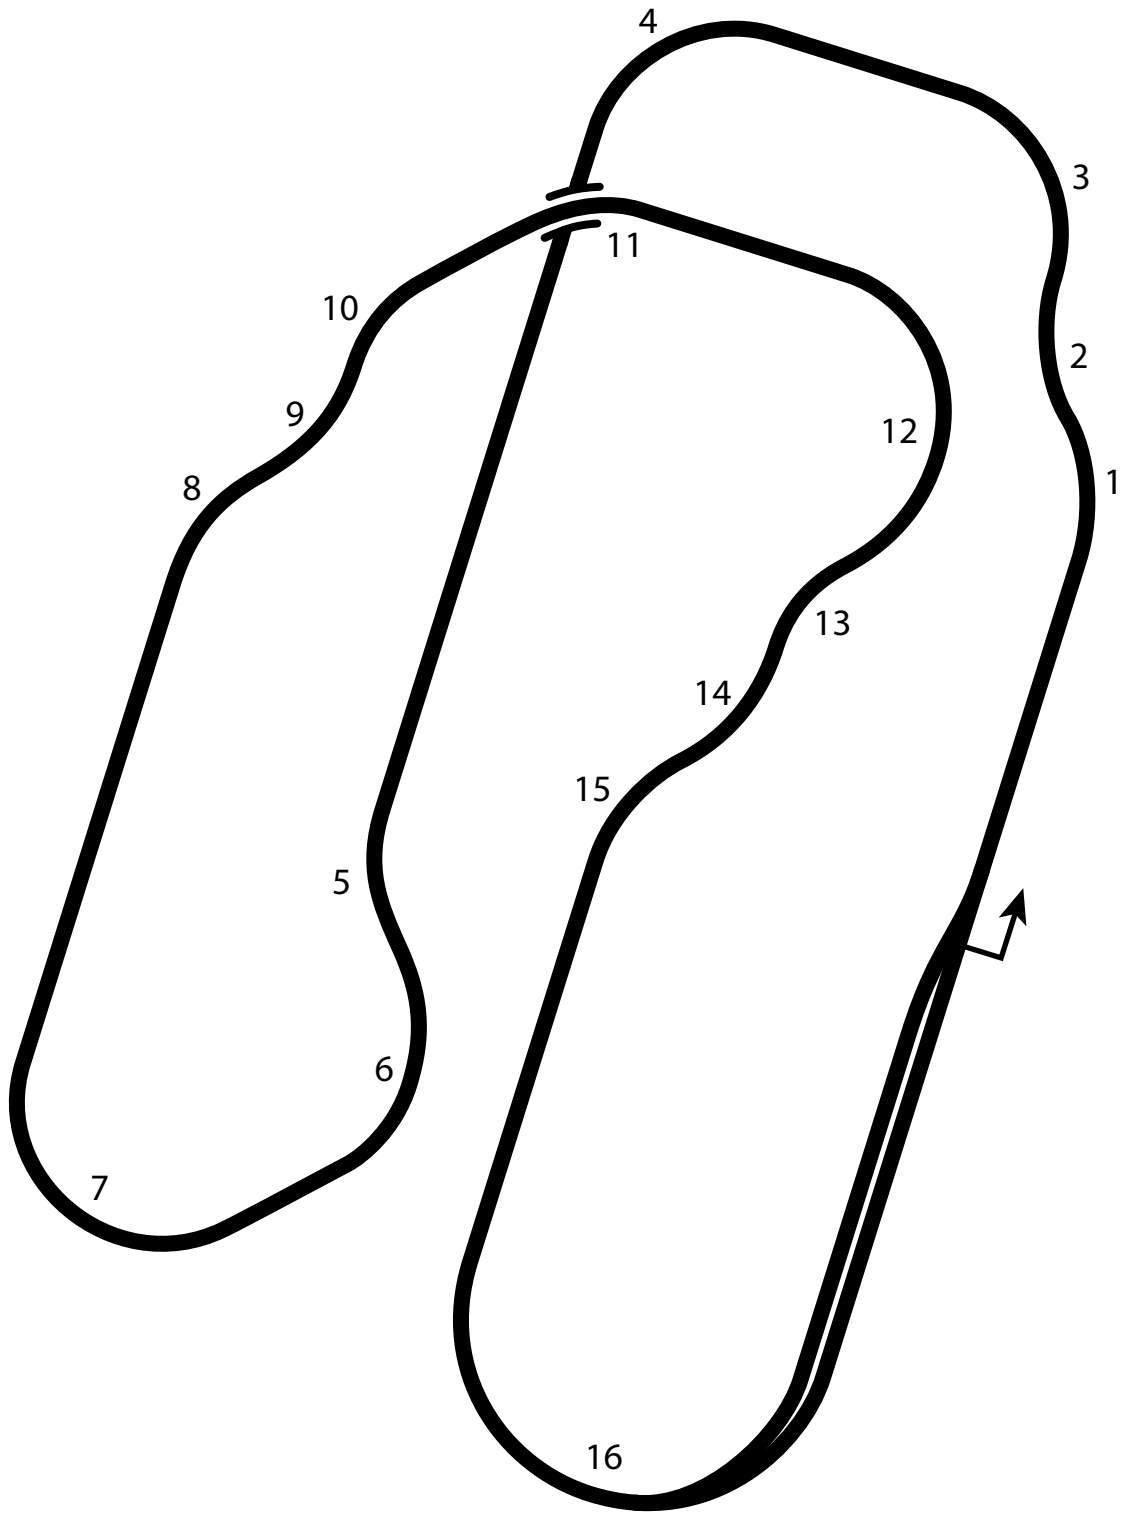

Bouton Run

2.93 miles
4.71 km
16 turns

bouton