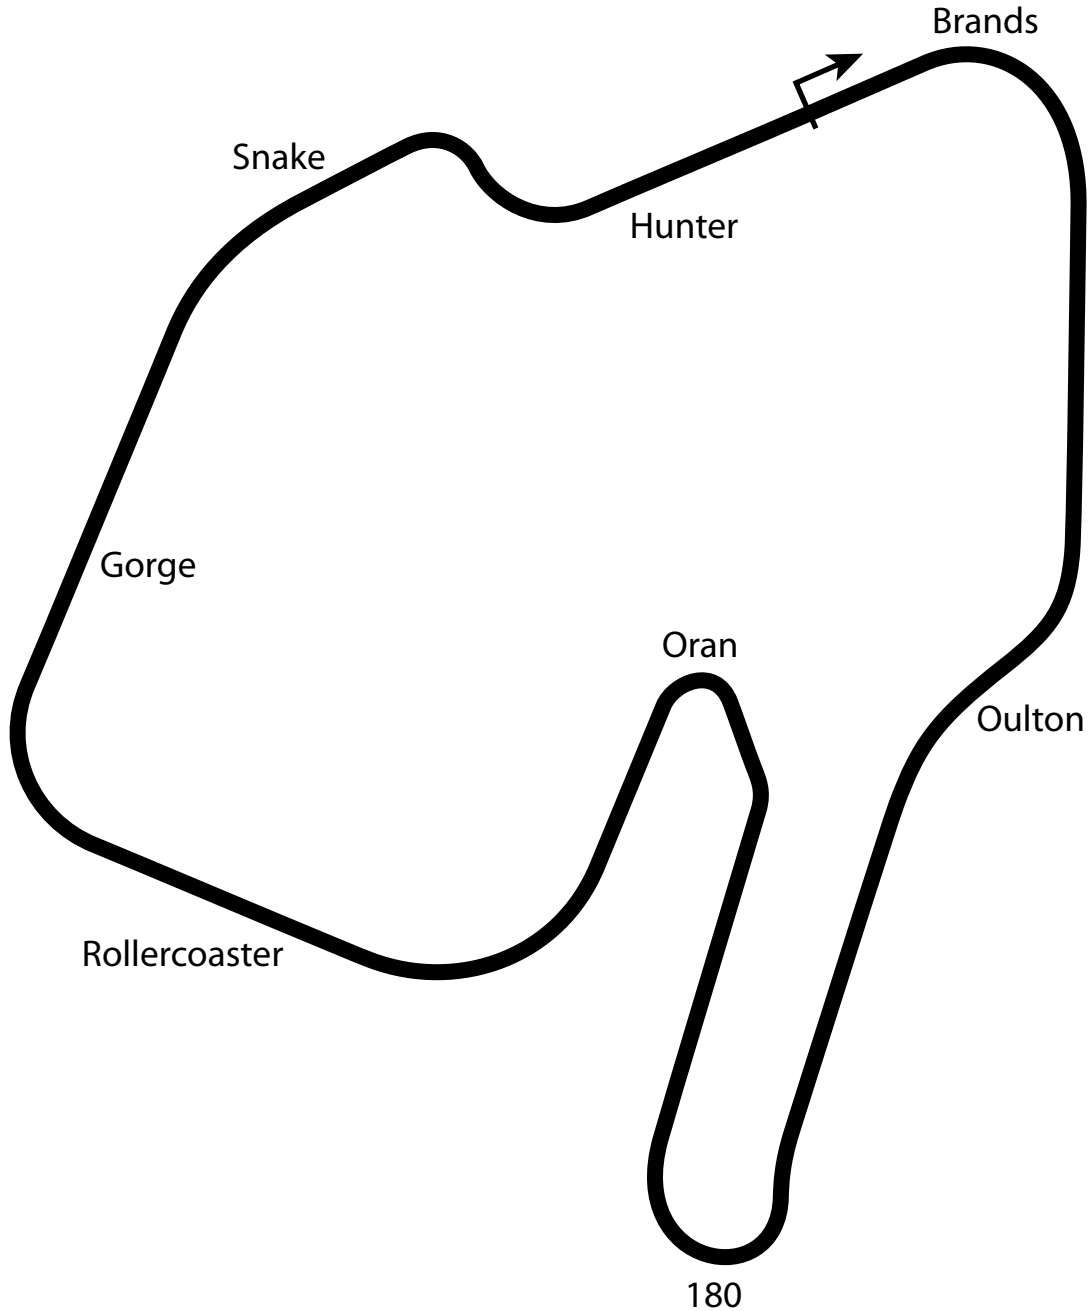

GPL Rally2 - Stage 7

Boomtown Park

3.12 miles
5.01 km
24 turns

boom