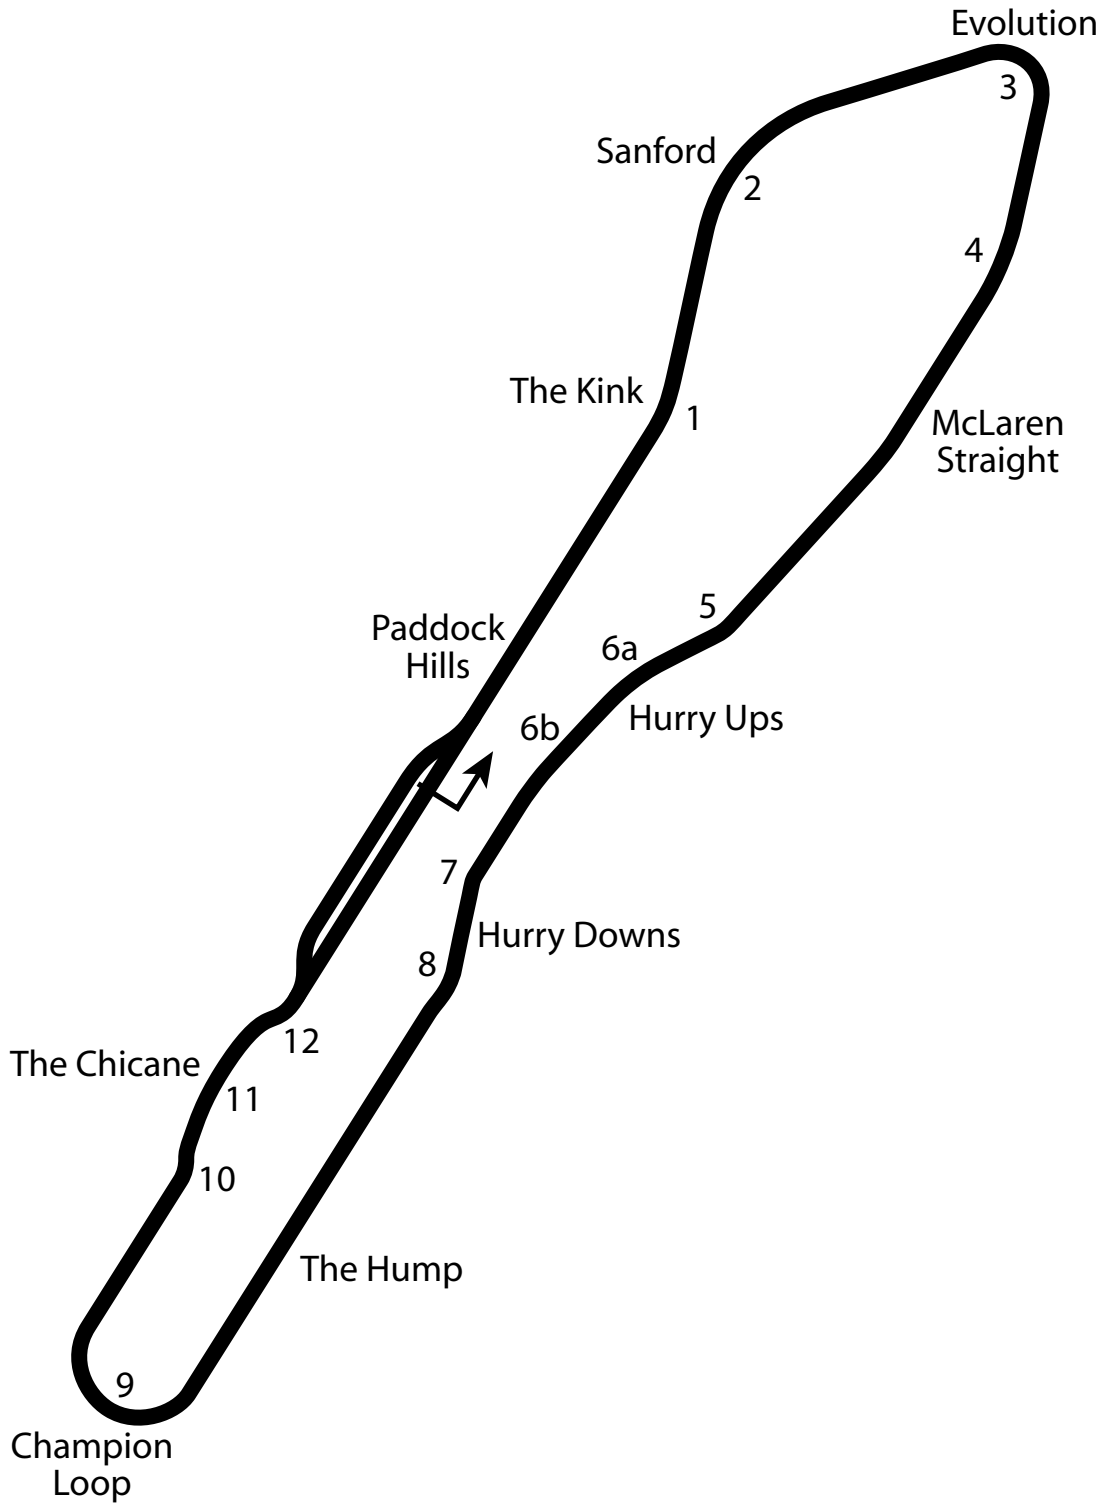

# Blue Mountain Circuit

2.55 miles  
4.11 km  
12 turns

**bluemt**