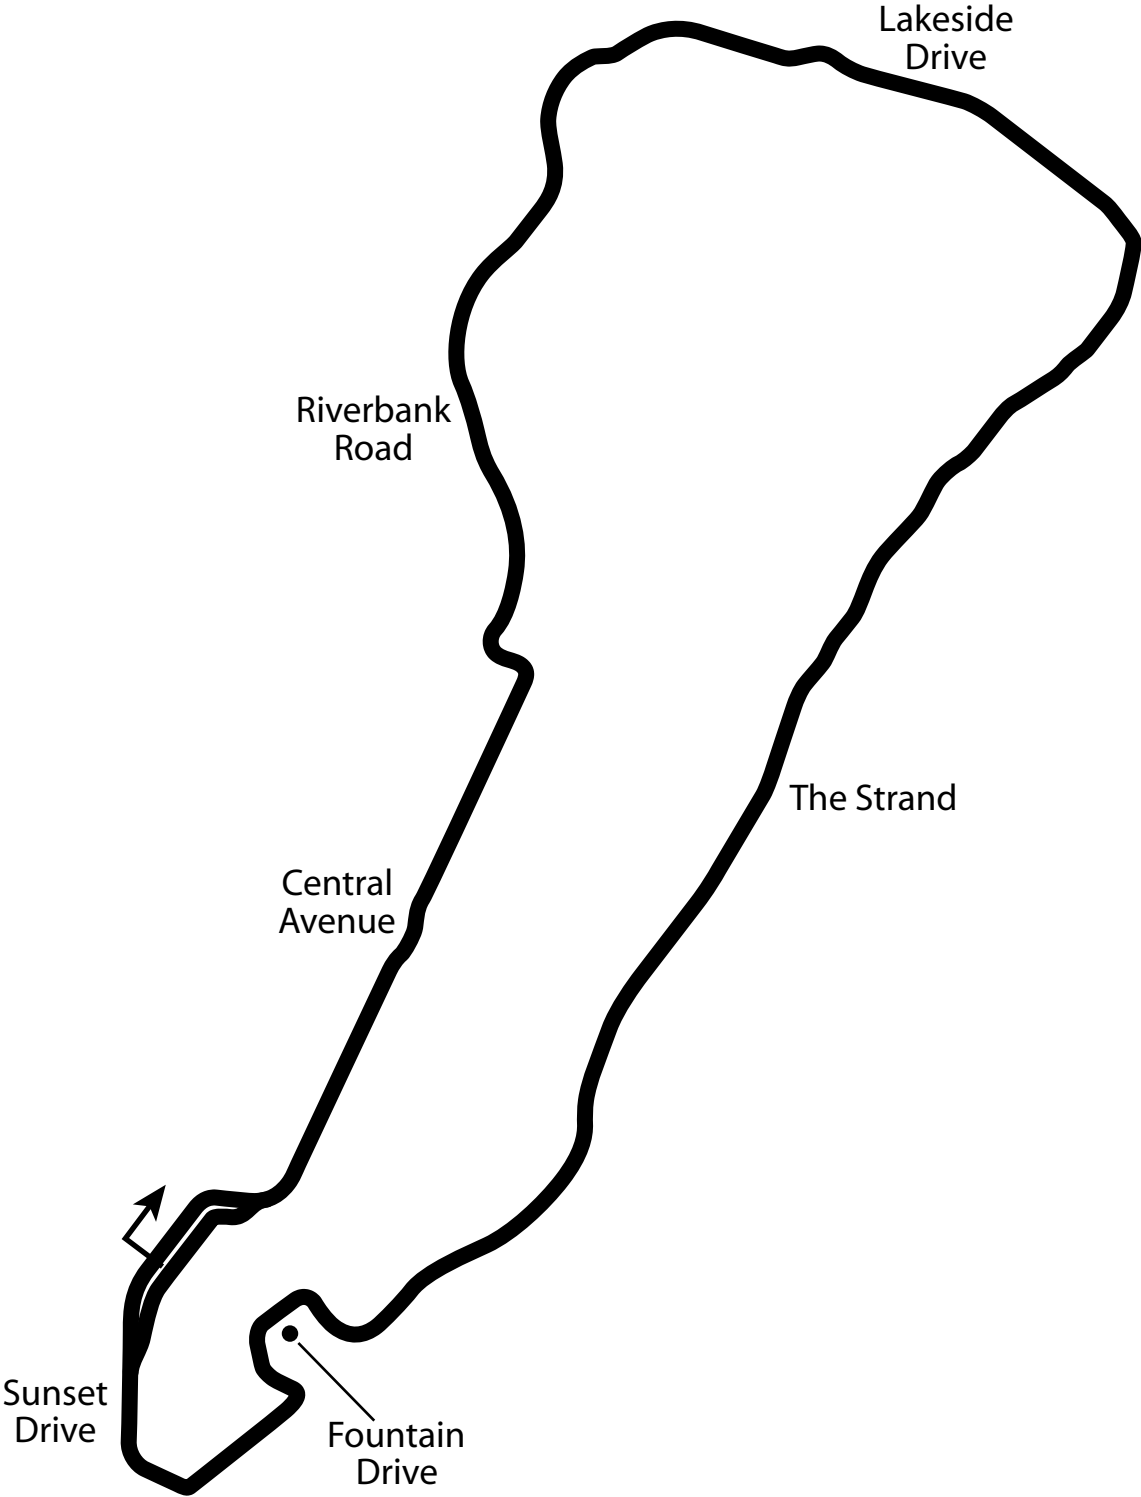

Belle Island Grand Prix Circuit

8.89 miles
14.31 km
35 turns

belle