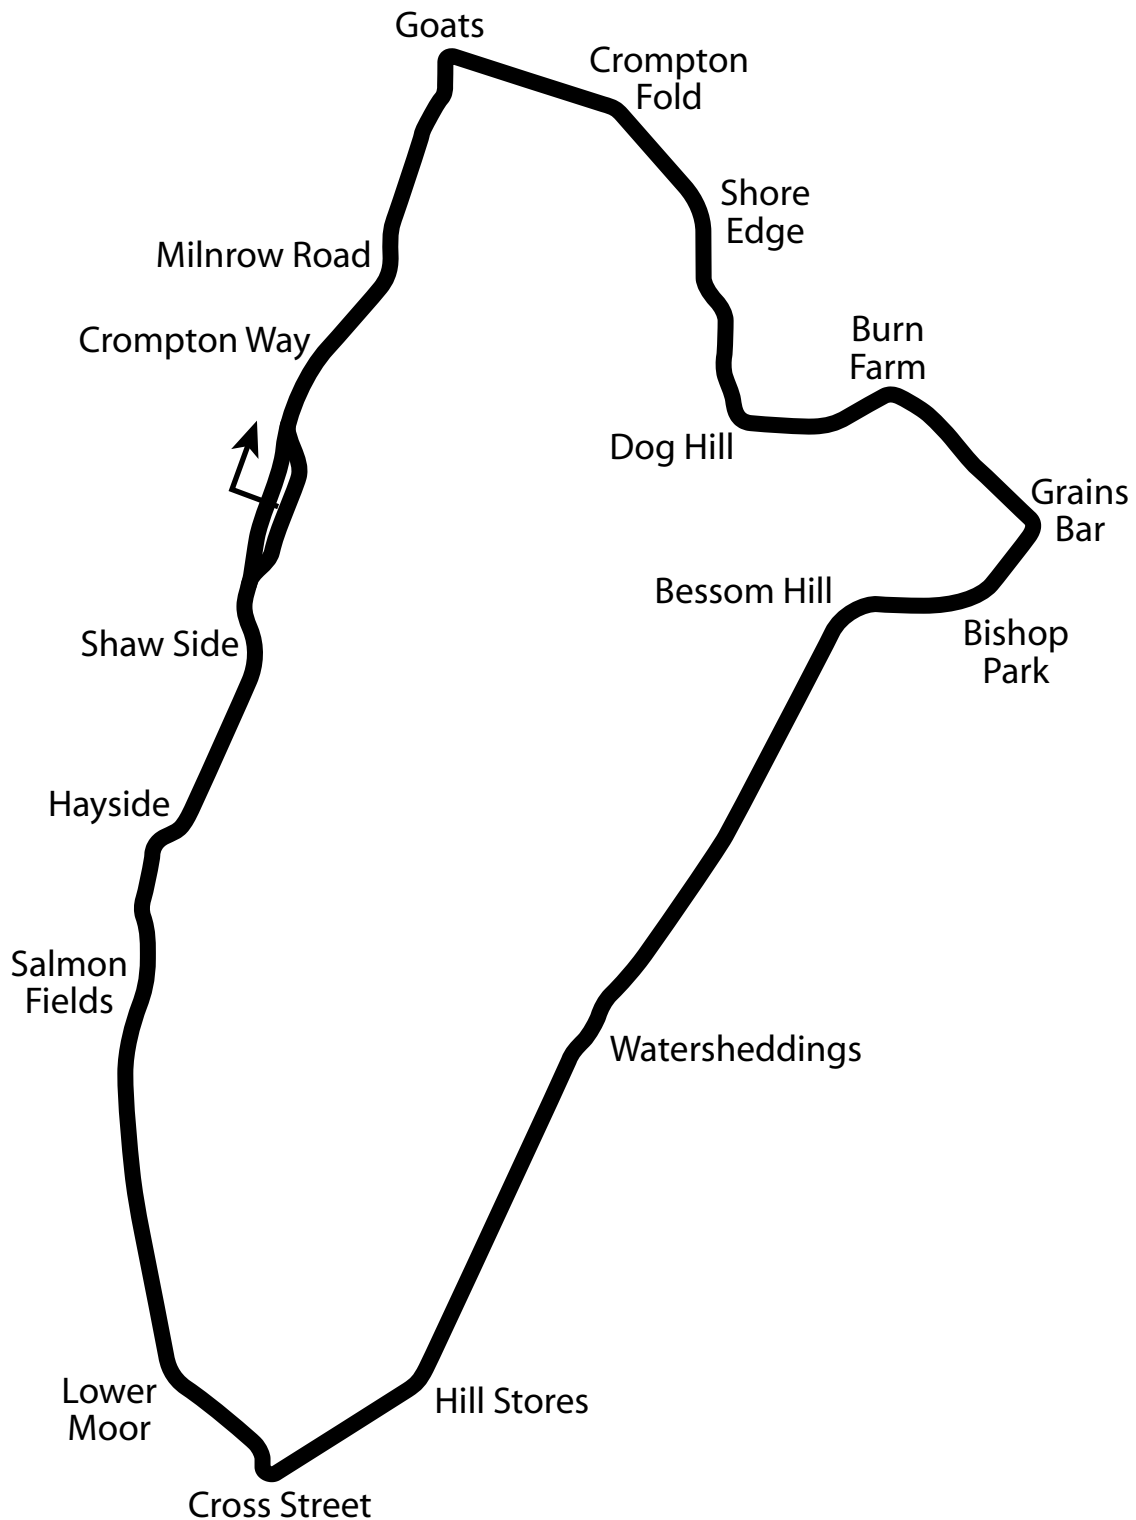

Beal Valley Road Circuit

7.90 miles
12.71 km
24 turns

beal