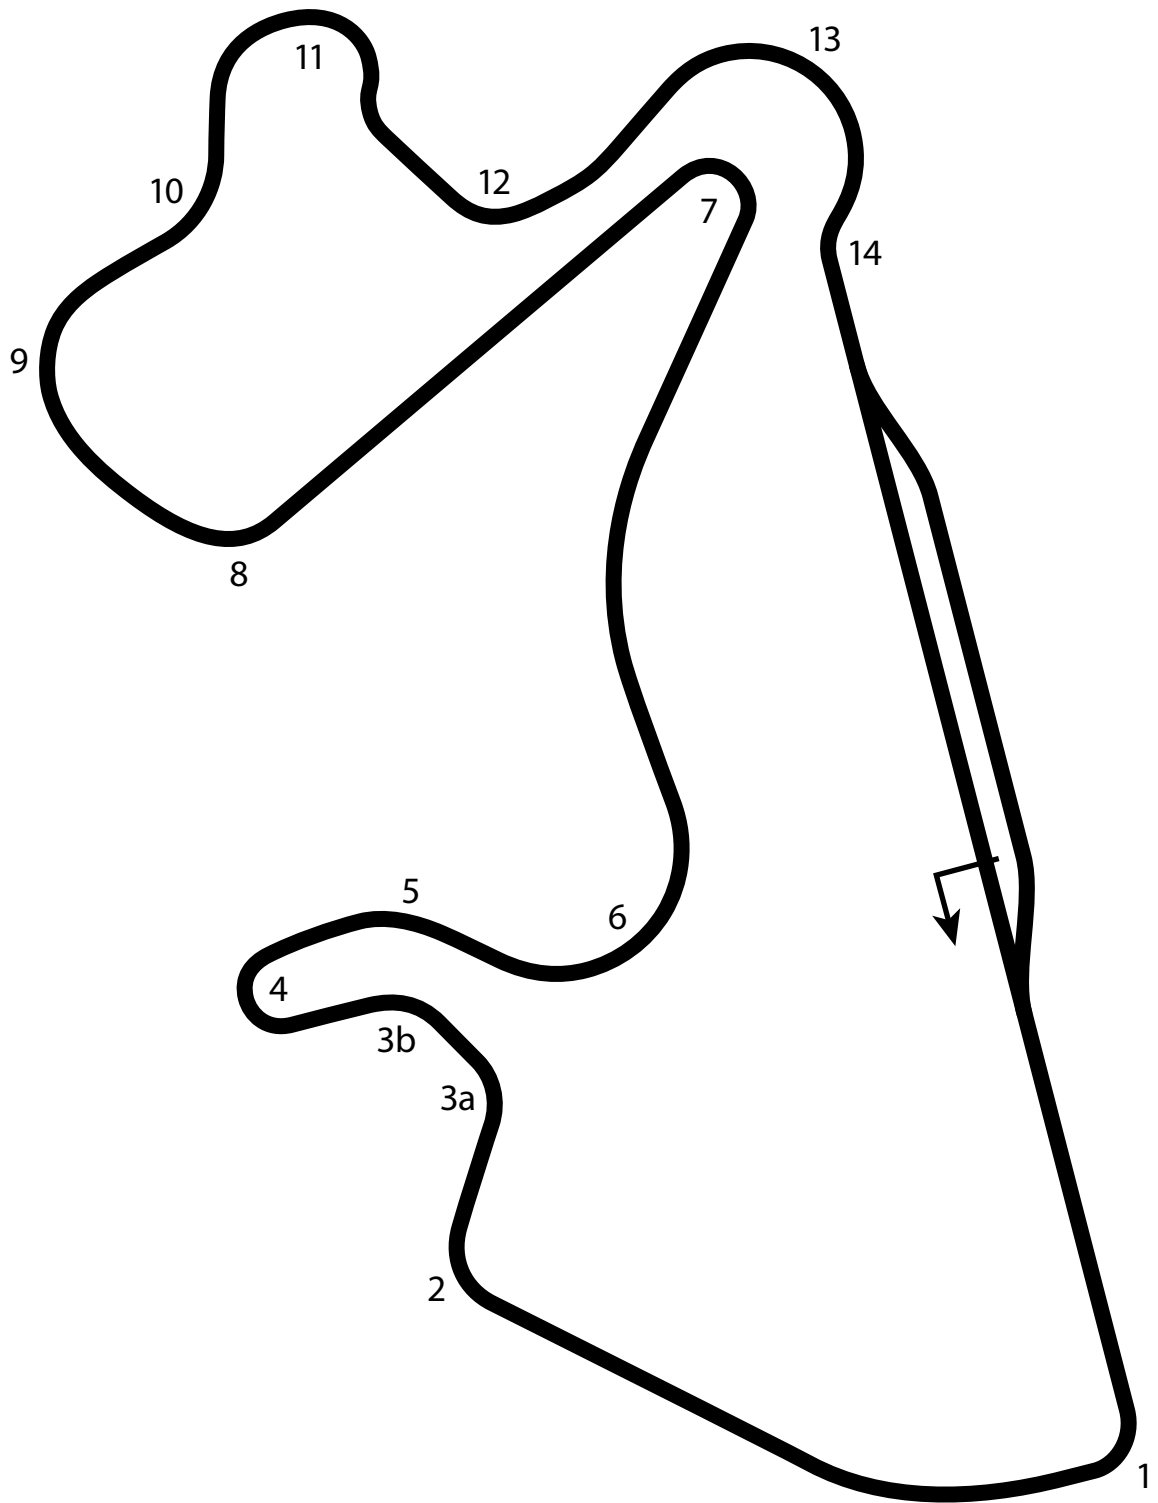

# Autopolis International Racing Course

2.91 miles  
4.68 km  
14 turns

**autop**