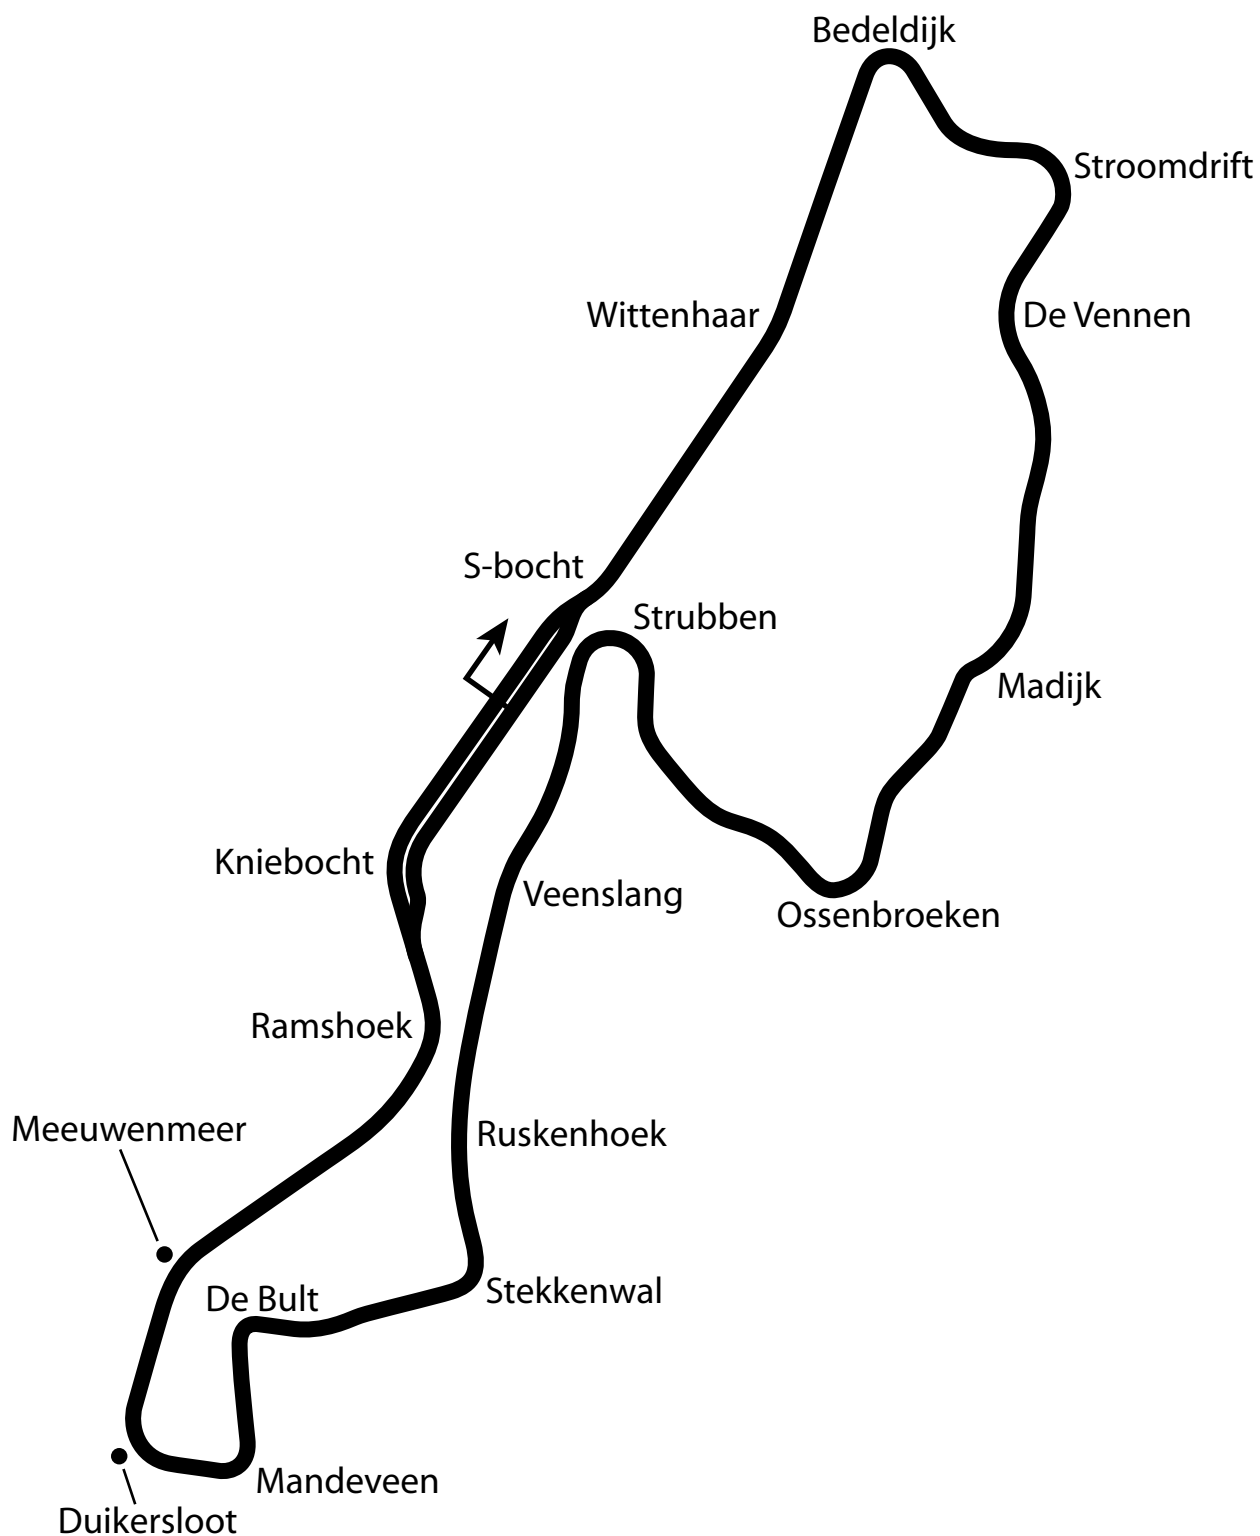

TT Circuit Assen

4.77 miles
7.68 km
15 turns

assen67